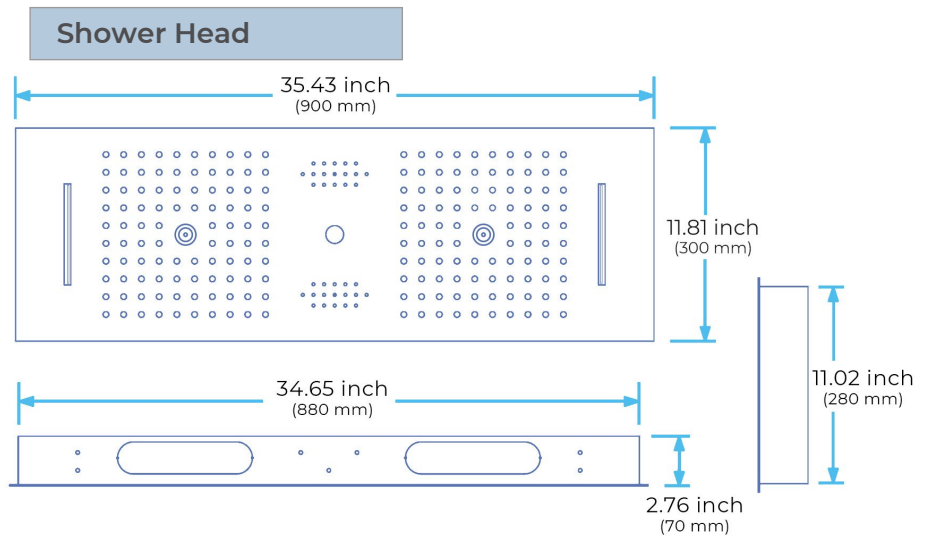

BRUSHED GOLD PHONE CONTROLLED THERMOSTATIC LED RECESSED CEILING MOUNT RAINFALL WATER COLUMN MIST SHOWER SYSTEM WITH SQUARE HAND SHOWER AND 6 JETTED BODY SPRAYS SPECIFICATIONS

Shower Panel /Hose Material: 304 Stainless Steel
 Shower Head Size: 900*300 mm
 Showerheads Install: Embedded Ceiling Mounted
 Concealed Mixer Install: Wall-Mounted
 LED Shower Head Functions: Rainfall, Waterfall, Mist, Water Column
 Water Pressure: 0.3 MPA
 Water Flow: 16L/min~28L/min
 Shower Accessories Material: Brass
 LED Light: Need to Connect Power
 LED Light Color: 64 Color
 Shower Hose Length: 1.5M
 AC: 100-265V 50/60Hz
 Music: Need Bluetooth

Product shown is only for installation display purpose

Kinds of color **64** temperature adjustable

WiFi
 Built-in WIFI
 Phone control color

Color software App install instruction
 download name: Smart Life

All dimensions and specifications are nominal and may vary. Use actual products for accuracy in critical situations.

Shower Mixer

Product shown is only for installation display purpose

Hand Shower

Shower Mixer Connections

Body Jet

FEATURES

- Material: Brass
- Base Plate Height: 5-1/8"
- Base Plate Width: 5-1/8"
- Jet Surface Area: 3-1/8"
- Surface Depth: 1/4"
- Adjustment Angle: 5°
- Male NPT Connection: 1/2"
- Maximum Flow Rate: 2.5 GPM (9.5L/min) max @ 80 psi