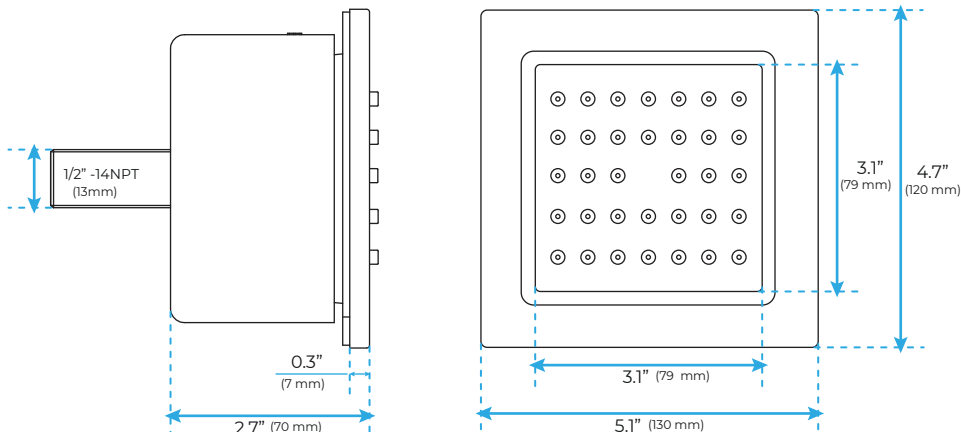

BRUSHED GOLD PHONE CONTROLLED THERMOSTATIC LED RECESSED CEILING MOUNT RAINFALL WATER COLUMN MIST SHOWER SYSTEM WITH SQUARE HAND SHOWER AND 6 JETTED BODY SPRAYS SPECIFICATIONS

Shower Panel /Hose Material: 304 Stainless Steel
 Shower Head Size: 900*300 mm
 Showerheads Install: Embedded Ceiling Mounted
 Concealed Mixer Install: Wall-Mounted
 LED Shower Head Functions: Rainfall, Waterfall, Mist, Water Column
 Water Pressure: 0.3 MPA
 Water Flow: 16L/min~28L/min
 Shower Accessories Material: Brass
 LED Light: Need to Connect Power
 LED Light Color: 64 Color
 Shower Hose Length: 1.5M
 AC: 100-265V 50/60Hz
 Music: Need Bluetooth

All dimensions and specifications are nominal and may vary. Use actual products for accuracy in critical situations.

Shower Mixer

Product shown is only for installation display purpose

Hand Shower

Shower Mixer Connections

Body Jet

FEATURES

- Material: Brass
- Base Plate Height: 5-1/8"
- Base Plate Width: 5-1/8"
- Jet Surface Area: 3-1/8"
- Surface Depth: 1/4"
- Adjustment Angle: 5°
- Male NPT Connection: 1/2"
- Maximum Flow Rate: 2.5 GPM (9.5L/min) max @ 80 psi