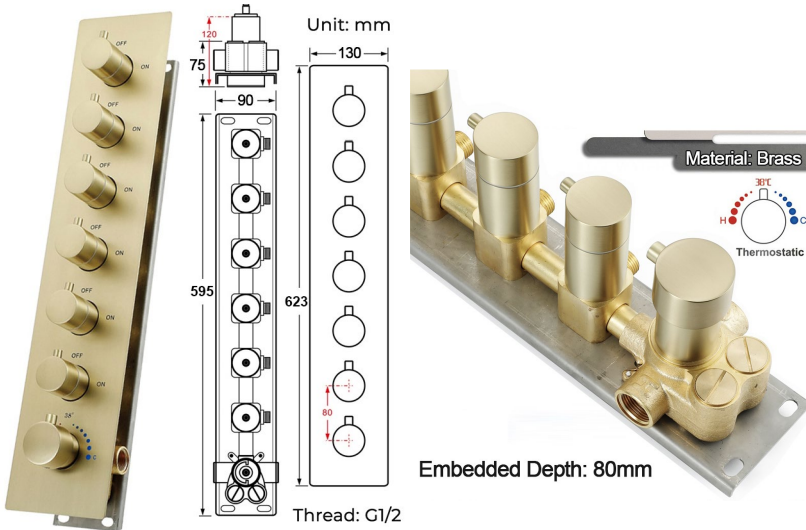

BRUSHED GOLD PHONE CONTROLLED THERMOSTATIC LED RECESSED CEILING MOUNT RAINFALL WATER COLUMN MIST SHOWER SYSTEM WITH SQUARE HAND SHOWER AND 6 JETTED BODY SPRAYS SPECIFICATIONS

Shower Panel /Hose Material: 304 Stainless Steel
 Shower Head Size: 900*300 mm
 Showerheads Install: Embedded Ceiling Mounted
 Concealed Mixer Install: Wall-Mounted
 LED Shower Head Functions: Rainfall, Waterfall, Mist, Water Column
 Water Pressure: 0.3 MPA
 Water Flow: 16L/min~28L/min
 Shower Accessories Material: Brass
 LED Light: Need to Connect Power
 LED Light Color: 64 Color
 Shower Hose Length: 1.5M
 AC: 100-265V 50/60Hz
 Music: Need Bluetooth

Product shown is only for installation display purpose

Kinds of color **64** temperature adjustable

WiFi
 Built-in WIFI
 Phone control color

Color software App install instruction
 download name: Smart Life

All dimensions and specifications are nominal and may vary. Use actual products for accuracy in critical situations.

Shower Mixer

Product shown is only for installation display purpose

Hand Shower

Shower Mixer Connections

Body Jet

FEATURES

- Material: Brass
- Base Plate Height: 5-1/8"
- Base Plate Width: 5-1/8"
- Jet Surface Area: 3-1/8"
- Surface Depth: 1/4"
- Adjustment Angle: 5°
- Male NPT Connection: 1/2"
- Maximum Flow Rate: 2.5 GPM (9.5L/min) max @ 80 psi