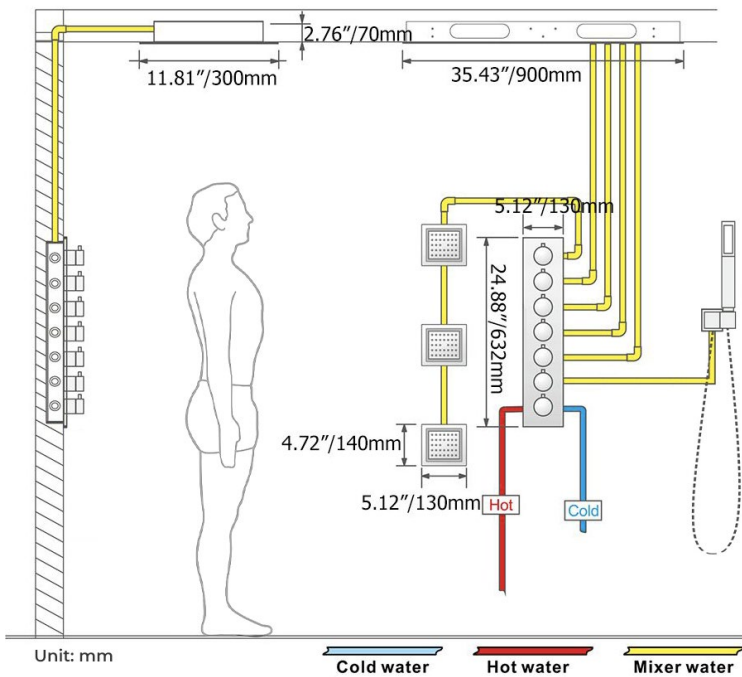

BRUSHED GOLD PHONE CONTROLLED THERMOSTATIC LED RECESSED CEILING MOUNT RAINFALL WATER COLUMN MIST SHOWER SYSTEM WITH SQUARE HAND SHOWER AND 6 JETTED BODY SPRAYS SPECIFICATIONS

Shower Panel /Hose Material: 304 Stainless Steel
 Shower Head Size: 900*300 mm
 Showerheads Install: Embedded Ceiling Mounted
 Concealed Mixer Install: Wall-Mounted
 LED Shower Head Functions: Rainfall, Waterfall, Mist, Water Column
 Water Pressure: 0.3 MPA
 Water Flow: 16L/min~28L/min
 Shower Accessories Material: Brass
 LED Light: Need to Connect Power
 LED Light Color: 64 Color
 Shower Hose Length: 1.5M
 AC: 100-265V 50/60Hz
 Music: Need Bluetooth

Product shown is only for installation display purpose

Kinds of color **64** temperature adjustable

WiFi
 Built-in WIFI
 Phone control color

Color software App install instruction
 download name: Smart Life

All dimensions and specifications are nominal and may vary. Use actual products for accuracy in critical situations.

Shower Mixer

Product shown is only for installation display purpose

Hand Shower

Shower Mixer Connections

Body Jet

FEATURES

- Material: Brass
- Base Plate Height: 5-1/8"
- Base Plate Width: 5-1/8"
- Jet Surface Area: 3-1/8"
- Surface Depth: 1/4"
- Adjustment Angle: 5°
- Male NPT Connection: 1/2"
- Maximum Flow Rate: 2.5 GPM (9.5L/min) max @ 80 psi