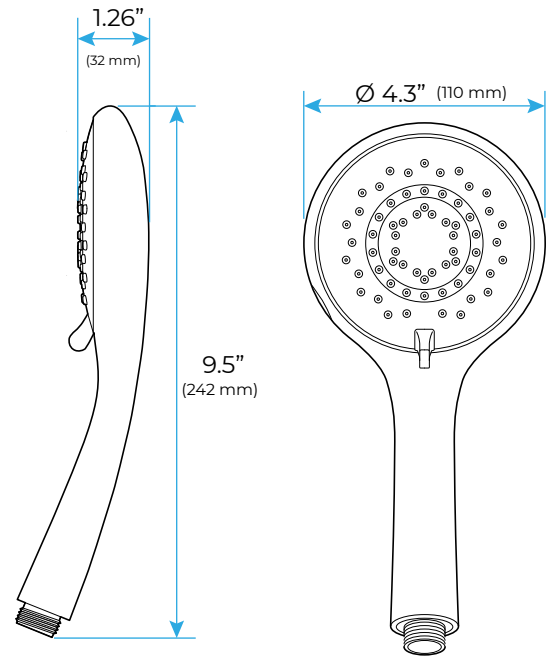

BRUSHED GOLD PHONE CONTROLLED THERMOSTATIC LED RECESSED CEILING MOUNT RAINFALL WATER COLUMN MIST SHOWER SYSTEM WITH SQUARE HAND SHOWER AND 6 JETTED BODY SPRAYS SPECIFICATIONS

Shower Panel /Hose Material: 304 Stainless Steel
 Shower Head Size: 900*300 mm
 Showerheads Install: Embedded Ceiling Mounted
 Concealed Mixer Install: Wall-Mounted
 LED Shower Head Functions: Rainfall, Waterfall, Mist, Water Column
 Water Pressure: 0.3 MPA
 Water Flow: 16L/min~28L/min
 Shower Accessories Material: Brass
 LED Light: Need to Connect Power
 LED Light Color: 64 Color
 Shower Hose Length: 1.5M
 AC: 100-265V 50/60Hz
 Music: Need Bluetooth

Product shown is only for installation display purpose

Kinds of color **64** temperature adjustable

WiFi
 Built-in WIFI
 Phone control color

Color software App install instruction
 download name: Smart Life

All dimensions and specifications are nominal and may vary. Use actual products for accuracy in critical situations.

Shower Mixer

Product shown is only for installation display purpose

Hand Shower

Shower Mixer Connections

Body Jet

FEATURES

- Material: Brass
- Base Plate Height: 5-1/8"
- Base Plate Width: 5-1/8"
- Jet Surface Area: 3-1/8"
- Surface Depth: 1/4"
- Adjustment Angle: 5°
- Male NPT Connection: 1/2"
- Maximum Flow Rate: 2.5 GPM (9.5L/min) max @ 80 psi